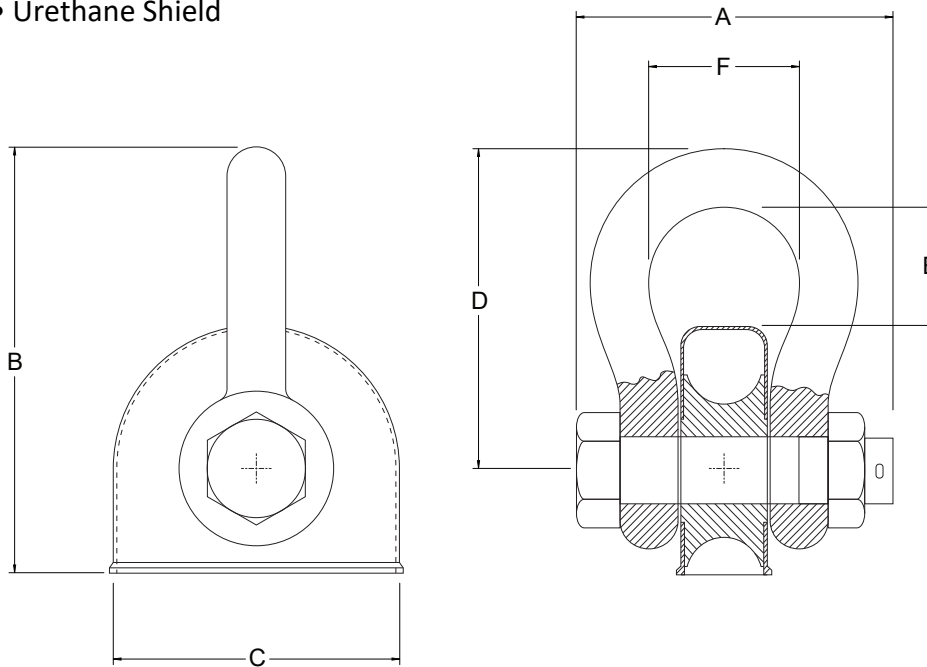

Towing Connector

The Best Custom Boat Lines
 DenverRope.com
 303-809-7274
 John@DenverRope.com

Navsea 803-6397406

- Galvanized Anchor Shackle
- Bronze Spool
- Urethane Shield

Model No.	For Use With Rope CRCMF	Shackle (PC.NO.3) Size	Proof Load (lbs)	Weight (lbs) Approx.	A Approx.	B MAX	C	D MAX	E MIN	F MIN
803-6397406-5-5.5	5 - 5.5	1-5/8	108,000	30	9-1/2	12	8-1/16	9	3	4
803-6397406-6-7	6 - 7	2	168,000	68	11	15-1/8	10	11-3/8	3-1/2	5-1/4
803-6397406-7.5-9	7.5 - 9	2-1/2	283,200	126	13-5/8	19-7/8	13-7/16	14-7/8	4-7/8	6-3/4
803-6397406-10	10	3	332,400	187	16-1/2	23-7/8	14-5/8	18-3/8	6-3/4	7-3/8
803-6397406-11-12	11 - 12	3-1/2	502,400	329	19-1/2	27-7/8	18	21-1/8	7-3/8	9
803-6397406-13-14	13 - 14	4	632,400	474	20-3/4	31-5/8	20-3/4	23-7/8	8-1/4	10-1/2

All dimensions are in inches and are subject to change.

www.schoellhorn-albrecht.com

1141 Reco Avenue, St. Louis, MO 63126

(314) 965-3339

Rev 0 MONTH - DATE