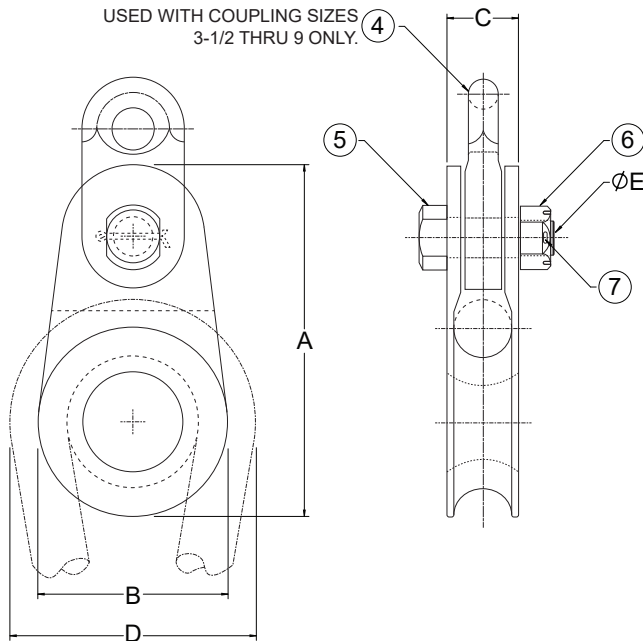

## Navsea 803-5000916

- Hot Dipped Galvanized

Model No.	For Use With Rope CRCMF	Proof Load (lbs)	Weight (lbs) Approx.	Connecting Link Size (PC4)	Detachable Link Size	A	B	C	D	E	Nut (PC6) Nom size - Threads per inch.	Pin Cotter (PC7)
803-5000916-3.5	3 - 3.5	25,200	7	3-1/2	3/4	8	4	1-5/8	5-1/8	.203	3/4 - 10	3/16
803-5000916-4.5	3.75 - 4.5	40,500	15	4-1/2	7/8	9-5/8	5	2	6-1/2	.266	1 - 8	1/4
803-5000916-5.5	5 - 5.5	59,400	26	5-1/2	1-1/8	11-1/2	5-3/4	2-1/2	7-1/2	.312	1-1/4 - 7	5/16
803-5000916-7	6 - 7	95,650	52	7	1-3/8	14-1/2	7-1/2	3-1/16	9-7/8	.375	1-1/2 - 6	3/8
803-5000916-9	7.5 - 9	157,300	104	9	1-3/4	18-5/8	9-3/4	3-3/4	12-3/4	.438	2 - 4-1/2	7/16
803-5000916-10	10	184,900	143	-	1-7/8	20-3/8	10-3/4	4-1/4	14	.438	2 - 4-1/2	7/16
803-5000916-12	11 - 12	278,000	235	-	2-1/4	24-1/2	13	5	17	.438	2-1/2 - 4-1/2	7/16
803-5000916-15	13 - 15	432,700	476	-	2-7/8	30-3/4	16-1/2	6-1/4	21-1/2	.625	3-1/4 - 4	5/8
803-5000916-18	16 - 18	620,000	637	-	3-3/8	36-1/4	19-3/4	7-1/2	25-3/4	.625	3-3/4 - 4	5/8

All dimensions are in inches and are subject to change.